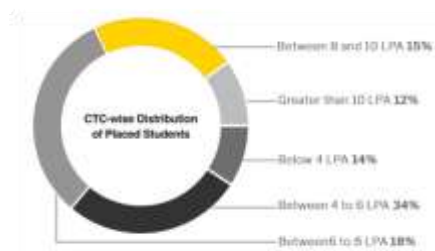

Placed Students lists 2020-2021

Chandan Y P	Tech Mahindra	CSE
SAGAR SOCRATES S	Infosys	CSE
Mohammed Usama	TCS	CSE
Muhammed Shuraim	Juspay	CSE
Awaiz Pasha	Juspay	CSE
Dimple Malhani	Jaro Education	CSE
Muhammed Shuraim	Nuchange Informatics	CSE
Taha Sharieff	Nuchange Informatics	CSE
Prajwal L V	Jaro Education	CSE
Haamid Khureshi	Jaro Education	M E
SAGAR SOCRATES S	Bristlecone(Group of TechMahindra)	CSE
MOHD USAMA	Bristlecone(Group of TechMahindra)	CSE
Shaik Aneesha	Bristlecone(Group of TechMahindra)	CSE
Saba Naaz	Bristlecone(Group of TechMahindra)	ISE
Ubair Mushtaq	Bristlecone(Group of TechMahindra)	ISE
Syed Saqlain	Bristlecone(Group of TechMahindra)	CSE
Iflah Gulzar	Bristlecone(Group of TechMahindra)	CSE
Rimza baig	Bristlecone(Group of TechMahindra)	ECE
S. VINUSHA NEASERGI	ABC for Technology	CSE
M JANANI PRIYA	ABC for Technology	CSE
SAGAR SOCRATES S	ABC for Technology	CSE
Sumaiya R	ABC for Technology	CSE
Sourav Suman	ABC for Technology	ECE
Gunjan Singh	ABC for Technology	ECE
Arpiha N	ABC for Technology	ISE
Megha C	ABC for Technology	CSE
Aishwarya Srinivas	ABC for Technology	ISE
Abubaker Siddique	ABC for Technology	ISE
Bi Bi Aliya	ABC for Technology	CSE
Farhanullah Shariff	ABC for Technology	CSE